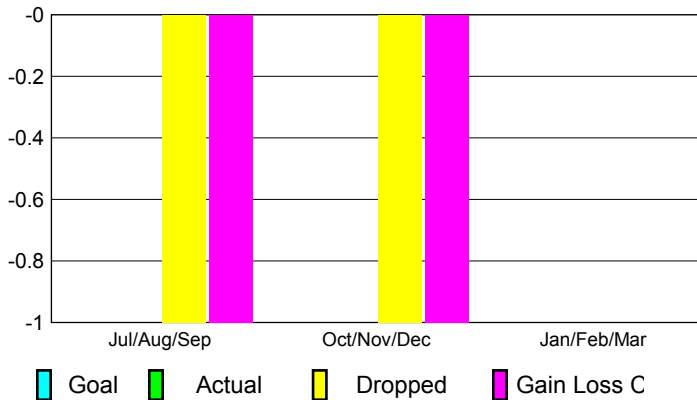

2012-2013 GMT Reports for District (or Undistricted) **District 356 A**

GMT: BYEONG-DEOK KIM

Location: REPUBLIC OF KOREA

GMT CA: 5

CLUBS

Club Results
2012-2013

Clubs
2011-2012

Month	New Club Goal	Actual New Clubs	Actual Dropped Clubs	Gain/Loss of Clubs	Gain/Loss of Clubs
Jul/Aug/Sep	0	0	-1	-1	1
Oct/Nov/Dec	0	0	-1	-1	0
Jan/Feb/Mar	0	0	0	0	4
Totals	0	0	-2	-2	5

Club Results 2012-2013

Goal, New, Dropped, Gain/Loss

Comparison of Club Gain/Loss

Current Year Compared to the Previous Year

YTD Status Quo Clubs 2012-2013

Status Quo Clubs Compared to Status Quo Members

MEMBERSHIP