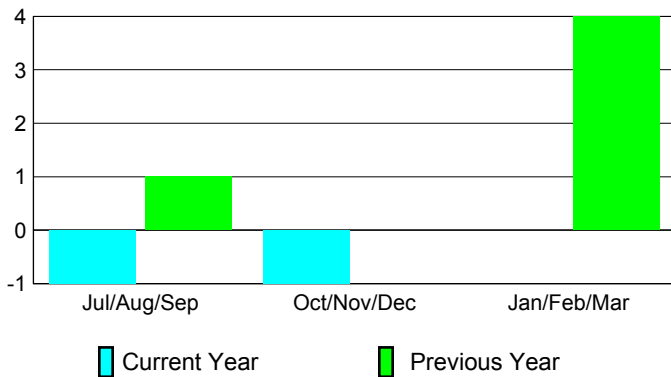

2012-2013 GMT Reports for District (or Undistricted) **District 356 A**

GMT: BYEONG-DEOK KIM

Location: REPUBLIC OF KOREA

GMT CA: 5

CLUBS

Club Results
2012-2013

Clubs
2011-2012

Month	New Club Goal	Actual New Clubs	Actual Dropped Clubs	Gain/Loss of Clubs	Gain/Loss of Clubs
Jul/Aug/Sep	0	0	-1	-1	1
Oct/Nov/Dec	0	0	-1	-1	0
Jan/Feb/Mar	0	0	0	0	4
Totals	0	0	-2	-2	5

Club Results 2012-2013

Goal, New, Dropped, Gain/Loss

Comparison of Club Gain/Loss

Current Year Compared to the Previous Year

YTD Status Quo Clubs 2012-2013

Status Quo Clubs Compared to Status Quo Members

MEMBERSHIP