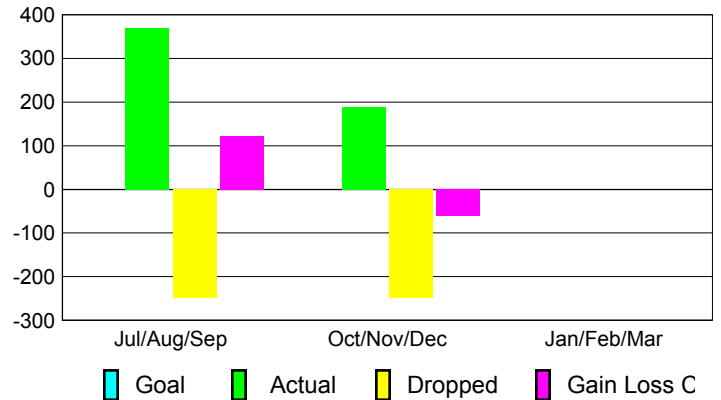

Membership Results 2012-2013

Goal, New, Dropped, Gain/Loss

Comparison of Membership Gain/Loss

Current Year Compared to the Previous Year