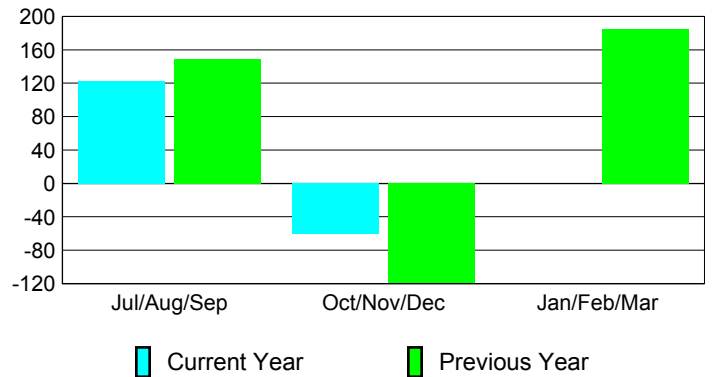

Club Results 2012-2013

Goal, New, Dropped, Gain/Loss

Comparison of Club Gain/Loss

Current Year Compared to the Previous Year

YTD Status Quo Clubs 2012-2013

Status Quo Clubs Compared to Status Quo Members

MEMBERSHIP

Membership Results
2012-2013

Membership
2011-2012

Month	Net Memb Goal	Actual New Memb	Actual Dropped Memb	Gain/Loss of Memb	Gain/Loss of Memb
Jul/Aug/Sep	0	371	-249	122	149
Oct/Nov/Dec	0	189	-249	-60	-119
Jan/Feb/Mar	0	0	0	0	185
Totals	0	560	-498	62	215

Membership Results 2012-2013

Goal, New, Dropped, Gain/Loss

Comparison of Membership Gain/Loss

Current Year Compared to the Previous Year

Gender Comparison 2012-2013

Jul/Aug/Sep

Oct/Nov/Dec

Jan/Feb/Mar